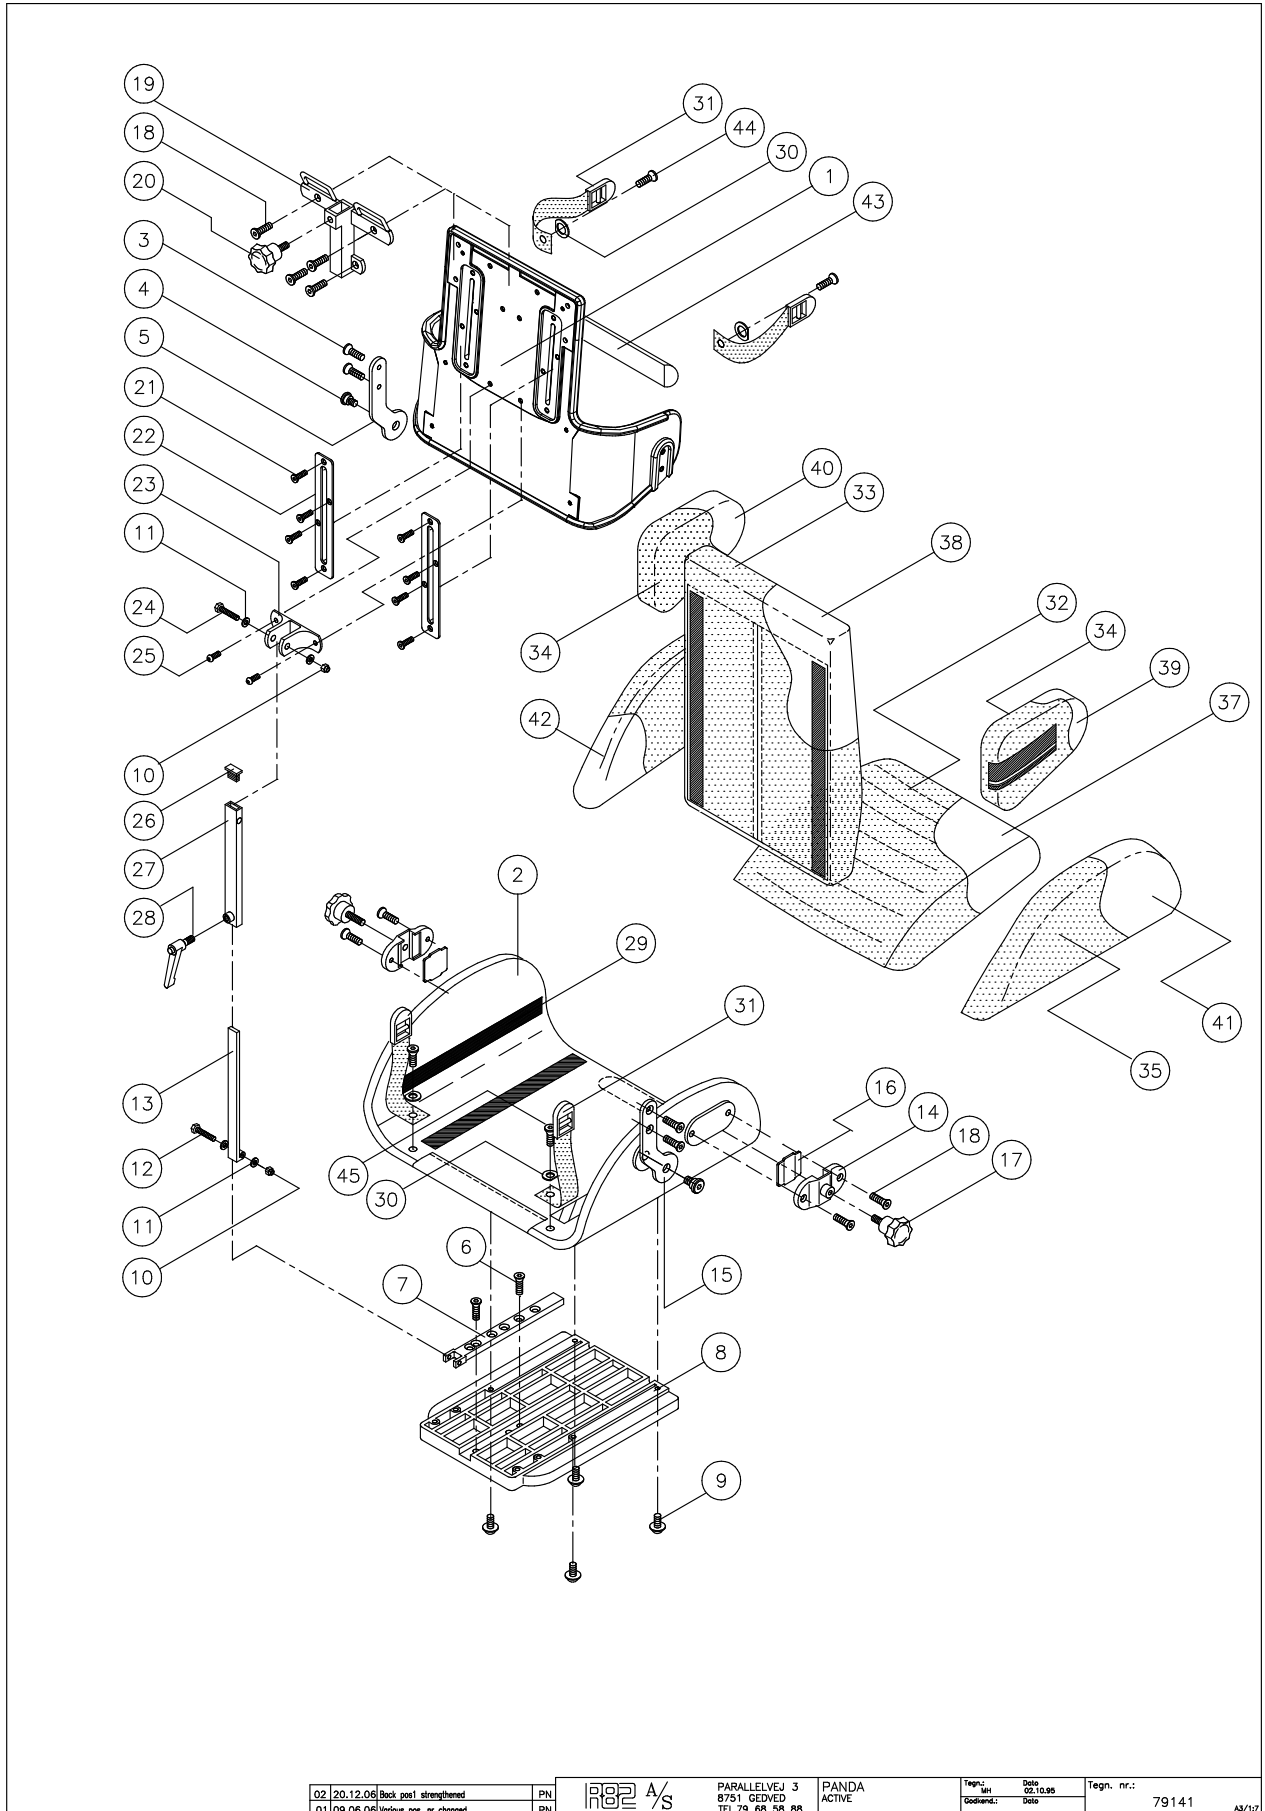

02	20.12.06	Back post strengthened	PN	R82 A/S	PARALLELVEJ 3 8751 GEDVED TEL:79 68 58 88	PANDA ACTIVE	Tegn. nr.:	79141
01	09.06.06	Various pos. nr changed	PN				Tegn. nr.:	79141