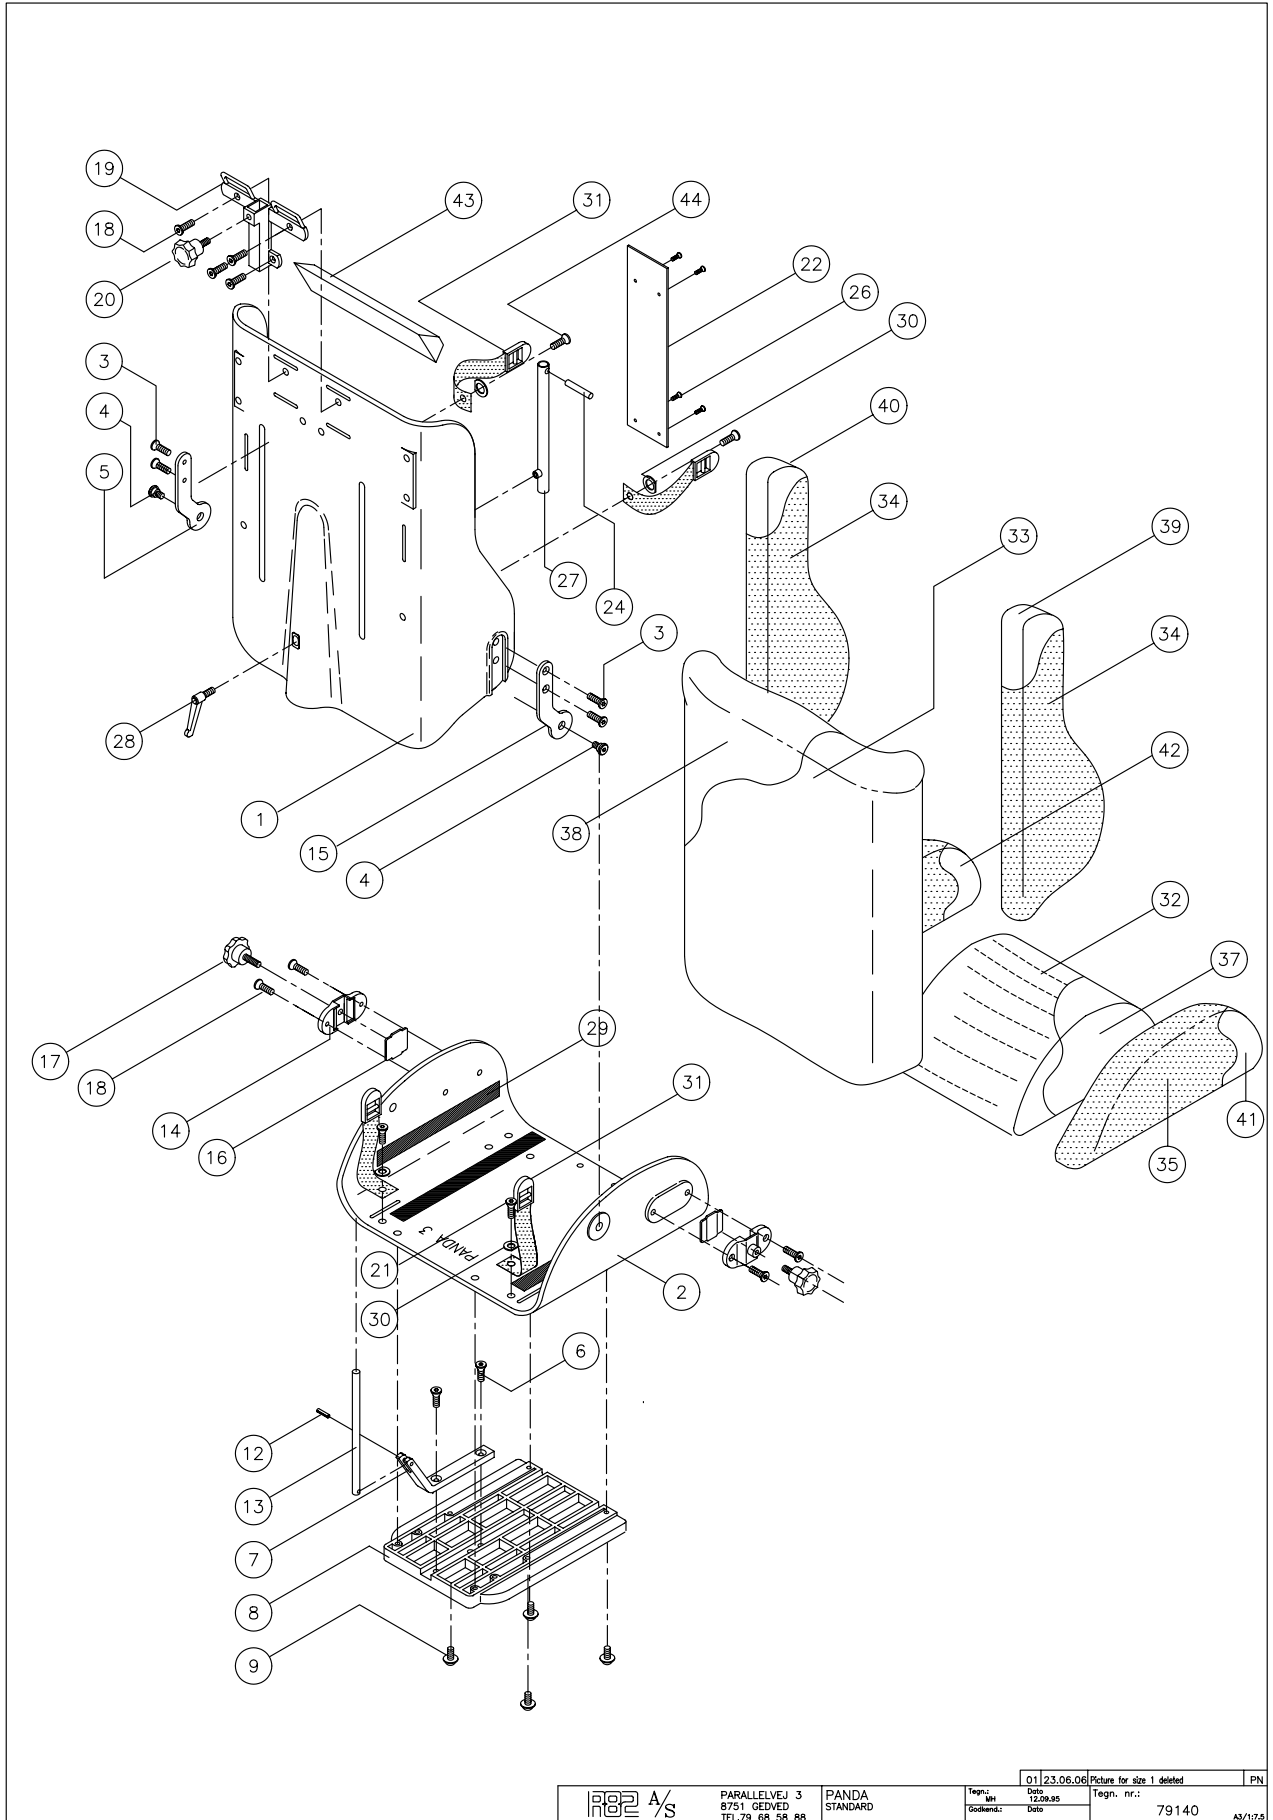

Panda Standard Size 1					
No.	Position	Description	Quantity	Unit of Measure	Ean code
82260-60	1	Plast back Panda 1, black	1,00	Pieces	5707292230836
82265-60	2	Plast Seat Panda 1, black	1,00	Pieces	5707292230874
0621600	3	Insex unders. M6*16, FZB	4,00	Pieces	5707292138965
6109002	4	Screw spec. M8, Panda 5	2,00	Pieces	5707292466754
82327	5	Side-mounting, left, Panda 2	1,00	Pieces	5707292123459
0621600	6	Insex screw counters. 6*16	2,00	Pieces	5707292138965
82329	7	Tip-mounting Panda 1+2,	1,00	Pieces	5707292123473
82301-62	8	Panda pvc adaptor black	1,00	Pieces	5707292231239
0659571	9	Button head w/flange M6*25 FZB	4,00	Pieces	5707292355843
1606500	10	Lock nut 6 mm	1,00	Pieces	5707292141361
1103000	11	Fazet washer 6mm	2,00	Pieces	5707292140289
1901500	12	Steel set screw 6*35mm	1,00	Pieces	5707292141965
81711	13	Internal rod f.back tip, pa1,2	1,00	Pieces	5707292118004
82403	14	Pvc mounting f/armrest, Panda	2,00	Pieces	5707292123992
82326	15	Side-mounting, right, Panda 2	1,00	Pieces	5707292123442
82408	16	Underlying plate, pvc armrest	2,00	Pieces	5707292124043
3652501	17	R82 handle M6*16mm screw	2,00	Pieces	5707292413963
0611600	18	Insex screw counters. 6*12	4,00	Pieces	5707292138705
81152	19	Mounting for headrest Panda 1	1,00	Pieces	5707292112750
0611200	21	Insex screw counters. 6*12	2,00	Pieces	5707292138699
81712	23	Back mounting for Panda 1-4	1,00	Pieces	5707292118011
1901800	24	Steel set screw 6*40mm	1,00	Pieces	5707292141972
0659300	25	Button head M6*12 fzb, black	2,00	Pieces	5707292139443
81710	27	External pipe for back tip,pan	1,00	Pieces	5707292117991
3502516	28	Tightening handle 45mm M8*16	2,00	Pieces	5707292146915
4913035	29	30mm black ps14 with glue hook	0,74	Meter	5707292469755
1125000	30	Screenwasher FZB black 5/16*30	2,00	Pieces	5707292140470
5550260	31	Sewn strap holder.Pan.futura	2,00	Pieces	5707292178459
896111-65	32	Cover f.seat,futura sz.1, red	1,00	Pieces	5707292495938
896111-66	32	Cover f.seat,futura sz.1,blue	1,00	Pieces	5707292498229
895211-65	33	Cover,backr.futura std.1,red	1,00	Pieces	5707292495839
895211-66	33	Cover,backr.futura std.1,blue	1,00	Pieces	5707292498212
895212-65	33	Cover,back s.1 std,+5, red	1,00	Pieces	5707292496676
895212-66	33	Cover,back s.1 std,+5, blue	1,00	Pieces	5707292519320
895211-60S	34	Cover f/backsidecush.fut. Sz 1	1,00	Set	5707292496409
896111-60S	35	Cover f/seatsidecush.fut.sz. 1	1,00	Set	5707292496447
5800775	37	Foam,seat Panda fut.sz.1,3 cm.	1,00	Pieces	5707292183118
5800800	38	Foam,back Panda fut.sz.1, 3 cm	1,00	Pieces	5707292183163
5800802	38	Foam back cushion, 5cm,	1,00	Pieces	5707292183170
5800830	39	Foam,backs. Right Panda fut.1	1,00	Pieces	5707292183347
5800832	39	Foam,backs.right,5cm,pan.fut.1	1,00	Pieces	5707292183361
5800831	40	Foam,backs. Left panda fut. 1	1,00	Pieces	5707292183354
5800833	40	Foam,backs.left,5cm,pand.fut.1	1,00	Pieces	5707292183378
5800860	41	Foam, seats. Right,panda fut.1	1,00	Pieces	5707292183545
5800862	41	Foam,seats.right,5cm,pan.fut.1	1,00	Pieces	5707292183569
5800861	42	Foam, seats. Left,panda fut. 1	1,00	Pieces	5707292183552
5800863	42	Foam,seats.left,5cm,pand.fut.1	1,00	Pieces	5707292183576
0631862	44	Insex uh. 5*12, FZB	2,00	Pieces	5707292352293