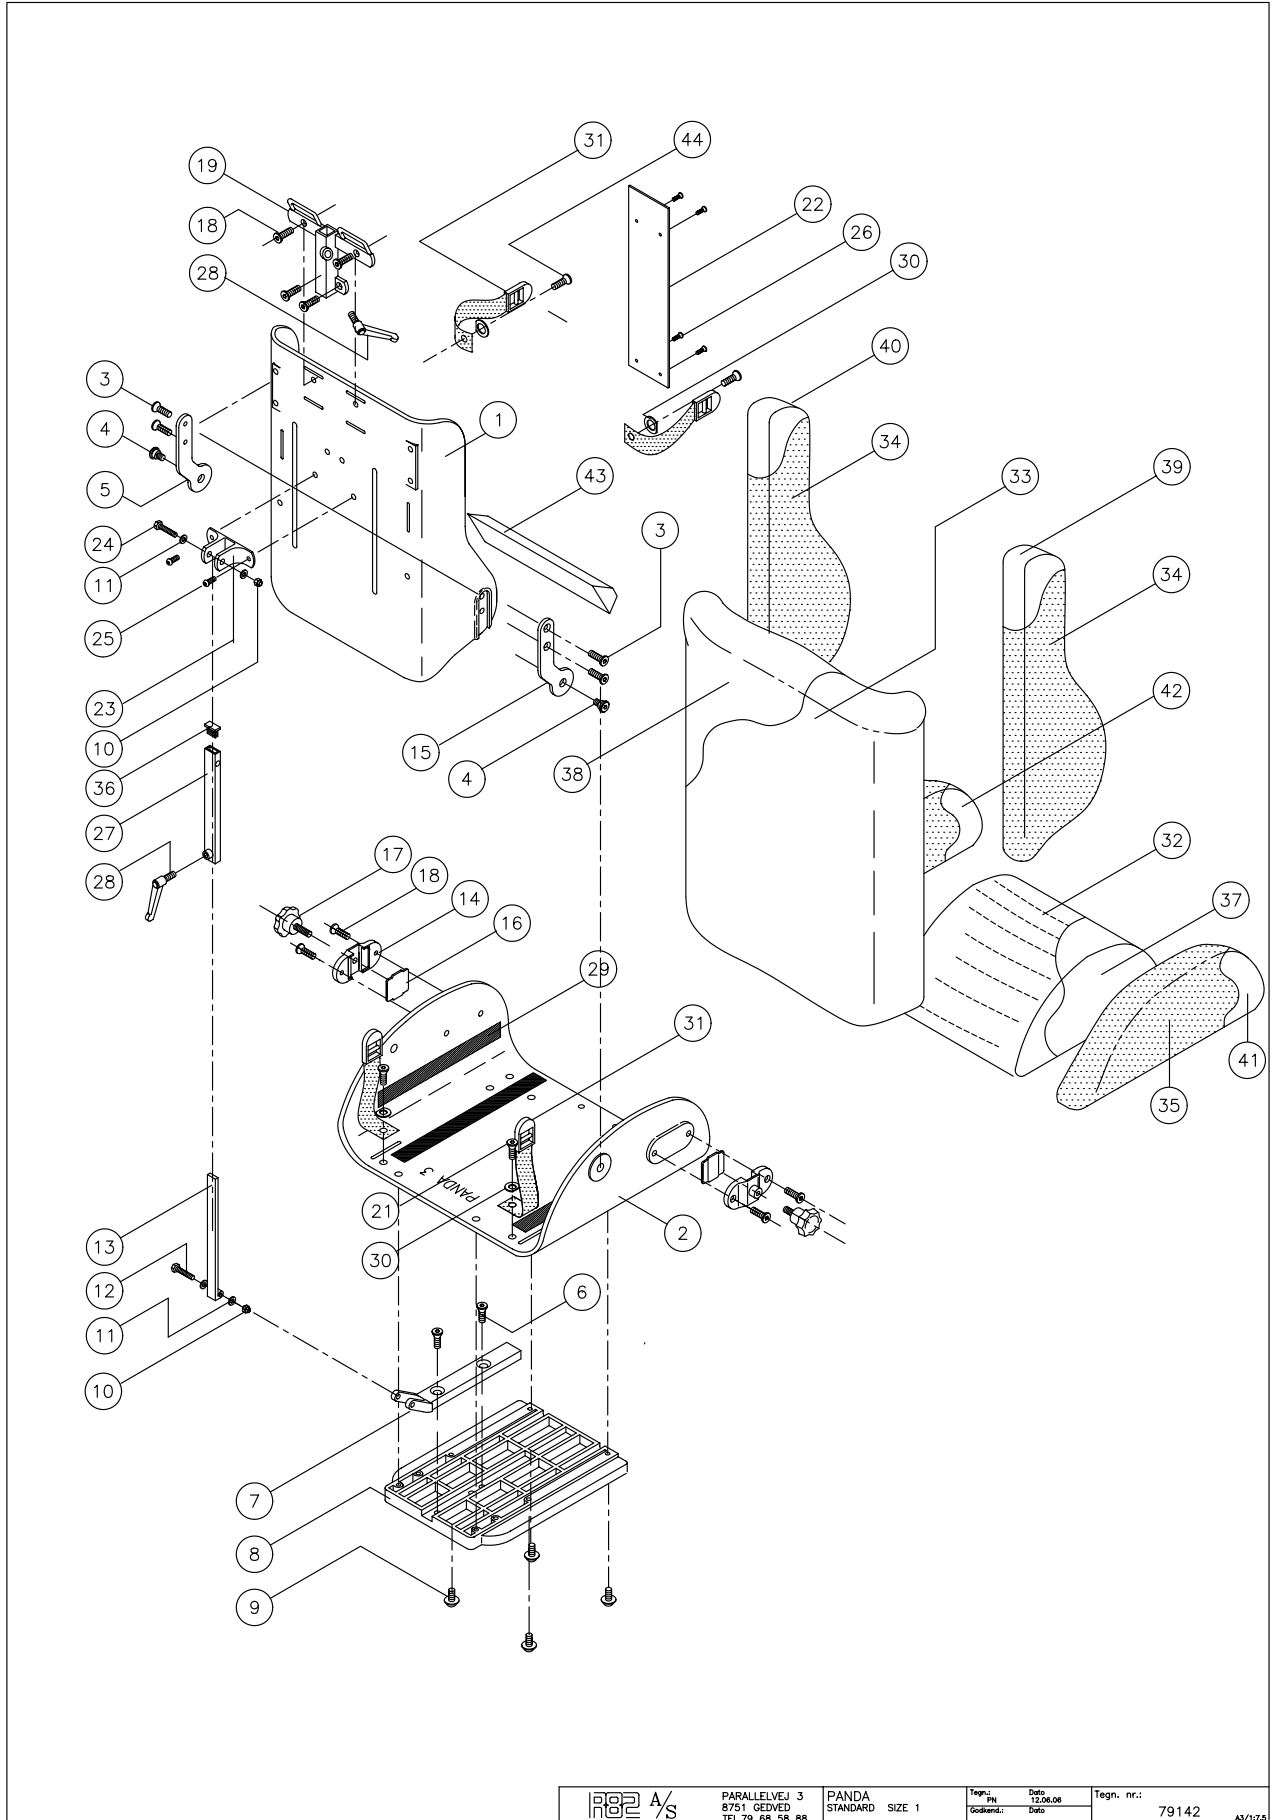

R82 A/S	PARALLELVEJ 3	PANDA	Temp.: _____	Date: _____	Tegn. nr.:
	8751 GEDVED	STANDARD SIZE 1	Opkøbt.: _____	Date: _____	79142
TEL. 79 68 58 88					AS/17.5